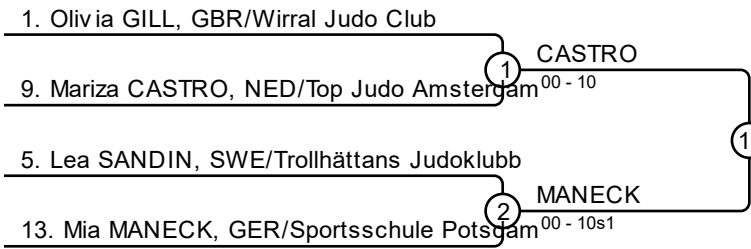

Copenhagen Open 2024

WU15-48

Competitors: 16

A

B

C

D

Results