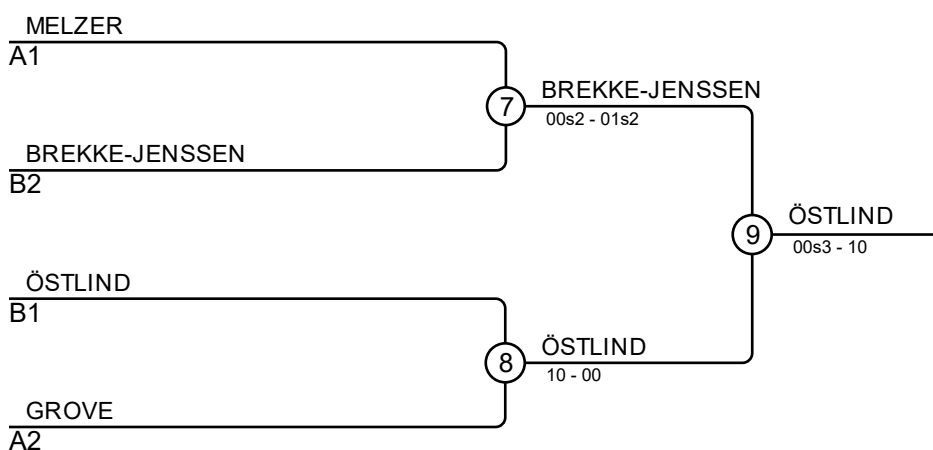

Copenhagen Open 2024

WU12-36

Competitors A

Competitors: 6

#	Name	Club	1	2	3	Wins	Pts	Pos
1	Melia MELZER	GER/Judoverein Ludwigsfelde e.V.	1		10	2	11	1
2	Clara GROVE	GER/Oranienburger Judo Club			10	1	10	2
3	Celeste HAVE	DEN/Amager Judo Skole				0	0	3

Matches A

Match	White	Blue	Result	Time
1	Melia MELZER	Clara GROVE	01-00	3:11
3	Melia MELZER	Celeste HAVE	10s1-00	0:58
5	Clara GROVE	Celeste HAVE	10-00	0:48

Competitors B

#	Name	Club	4	5	6	Wins	Pts	Pos
4	Ingrid BREKKE-JENSSEN	NOR/Ippon		1		1	1	2
5	Sofia ERNST-SANCHEZ	GER/JC Malchin				0	0	3
6	Elvina ÖSTLIND	SWE/Trollhättans Judoklubb	10	10		2	20	1

Matches B

Match	White	Blue	Result	Time
2	Ingrid BREKKE-JENSSEN	Sofia ERNST-SANCHEZ	01-00s1	2:00
4	Ingrid BREKKE-JENSSEN	Elvina ÖSTLIND	00-10	1:22
6	Sofia ERNST-SANCHEZ	Elvina ÖSTLIND	00s2-10	4:01

Results

Pos	Name
1	Elvina ÖSTLIND, SWE/Trollhättans Judoklubb
2	Ingrid BREKKE-JENSSEN, NOR/Ippon
3	Melia MELZER, GER/Judoverein Ludwigsfelde e.V.
3	Clara GROVE, GER/Oranienburger Judo Club